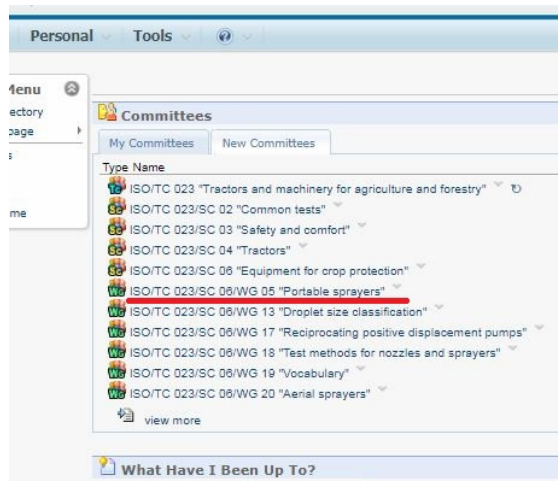

Accessing ISO Working Group Documents

<https://login.iso.org/portal/> You will be redirected to login. Use your ISO ID and password.

ISO Portal

1. Select Documents from the options.

At the upper left under 2. **“Personal”**, select 3. **“Personal Frontpage”**. Those committees which you have access to will show.