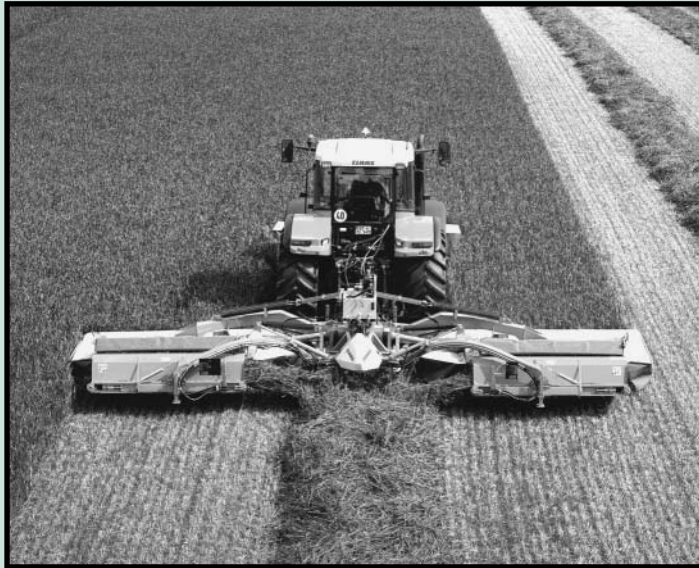

## ● Mower conditioner merges as it mows

The DISCO 8550AS is a three-gang, tractor-mounted mower conditioner that cuts, conditions, and merges 8 m (26 ft) of any hay crop in a single pass. The power to merge the crop as it is mowed sets the DISCO 8550AS apart from other mowers. With revolutionary merge-on-the-go technology, the DISCO 8550AS speeds up harvest time, reduces compaction, and saves labor and fuel costs. By mowing 8 m (26 ft) in a single pass, the farm operation's number of machines and operators may be reduced, yet stay at the high level of performance required. In addition, by combining the mowing and merging operations, the DISCO 8550AS eliminates an entire process that is normally time consuming and requires additional labor. The increased efficiency yields a higher quality end product: feed for animals.