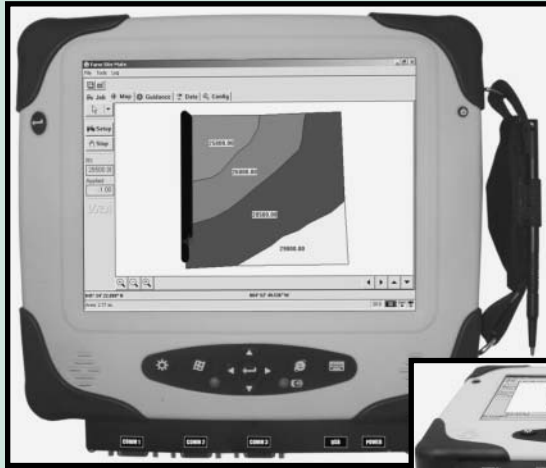

● Easy-to-see, at-the-wheel data gathering

The Rugged Tablet, also known as Titan RT, is an alternative for data collection while driving a truck, tractor, sprayer, or ATV. It allows use of an existing GPS receiver along with Farm Works "Mate" programs and performs a wide range of tasks in the field. The over-20-cm- (over-8-in.-) wide touch screen is easier to read than smaller, handheld counterparts. And the tough Titan RT keeps working when dropped, stepped on, or even driven over. Combined with Farm Works Software programs, affordable Titan RT provides a low-cost GPS solution for field boundary mapping, crop scouting, guidance, soil sampling, and variable rate control. Crop record-keeping can also be integrated to generate application maps of seed varieties, fertilizer, and chemical usage. The tablet utilizes built-in ports that support a variety of GPS receivers, variable rate controllers, and other devices. Data entry is streamlined with

an on-screen keyboard with large buttons. The Titan RT comes standard with mounting accessories for easy attachment to any vehicle cab or ATV.

Farm Works Software, Hamilton, Indiana USA;
800-225-2848, www.farmworks.com