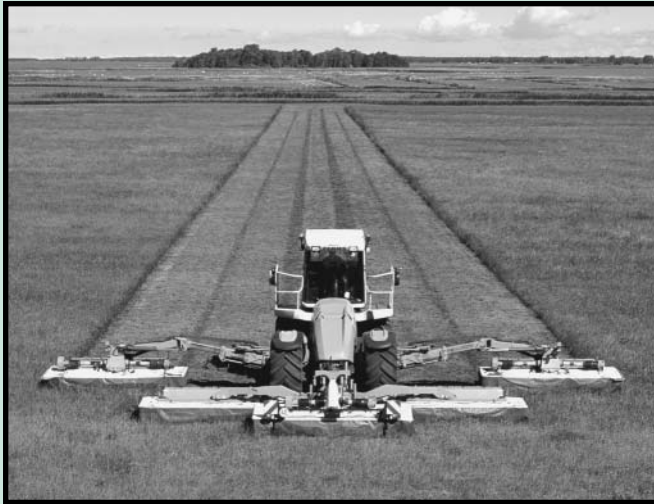

● Cougar mower conditioner covers ground

The CLAAS Cougar 1400 is arguably the widest self-propelled mower conditioner in the industry at 14-m (46-ft) working width. The Cougar uses five separate mower conditioners for smaller, faster-drying windrows and achieves over 20-ha (50-acres) per hour mowing capacity. The space-age design of the traction unit allows finger-tip control of individual raising/lowering and hydraulic float of each mower. Performance is enhanced by the transmission allowing the machine to travel up to 21 kph (13 mph) in the field and 40 kph (25 mph) on the road. The innovative transport mode allows the cab to rotate 180 degrees, so the operator has a clear unobstructed view. All five mowers fold to a transport width of under 3.4 m (11 ft). The Cougar 1400 has four 900/55 R32 tires for high floatation even in the softest fields.